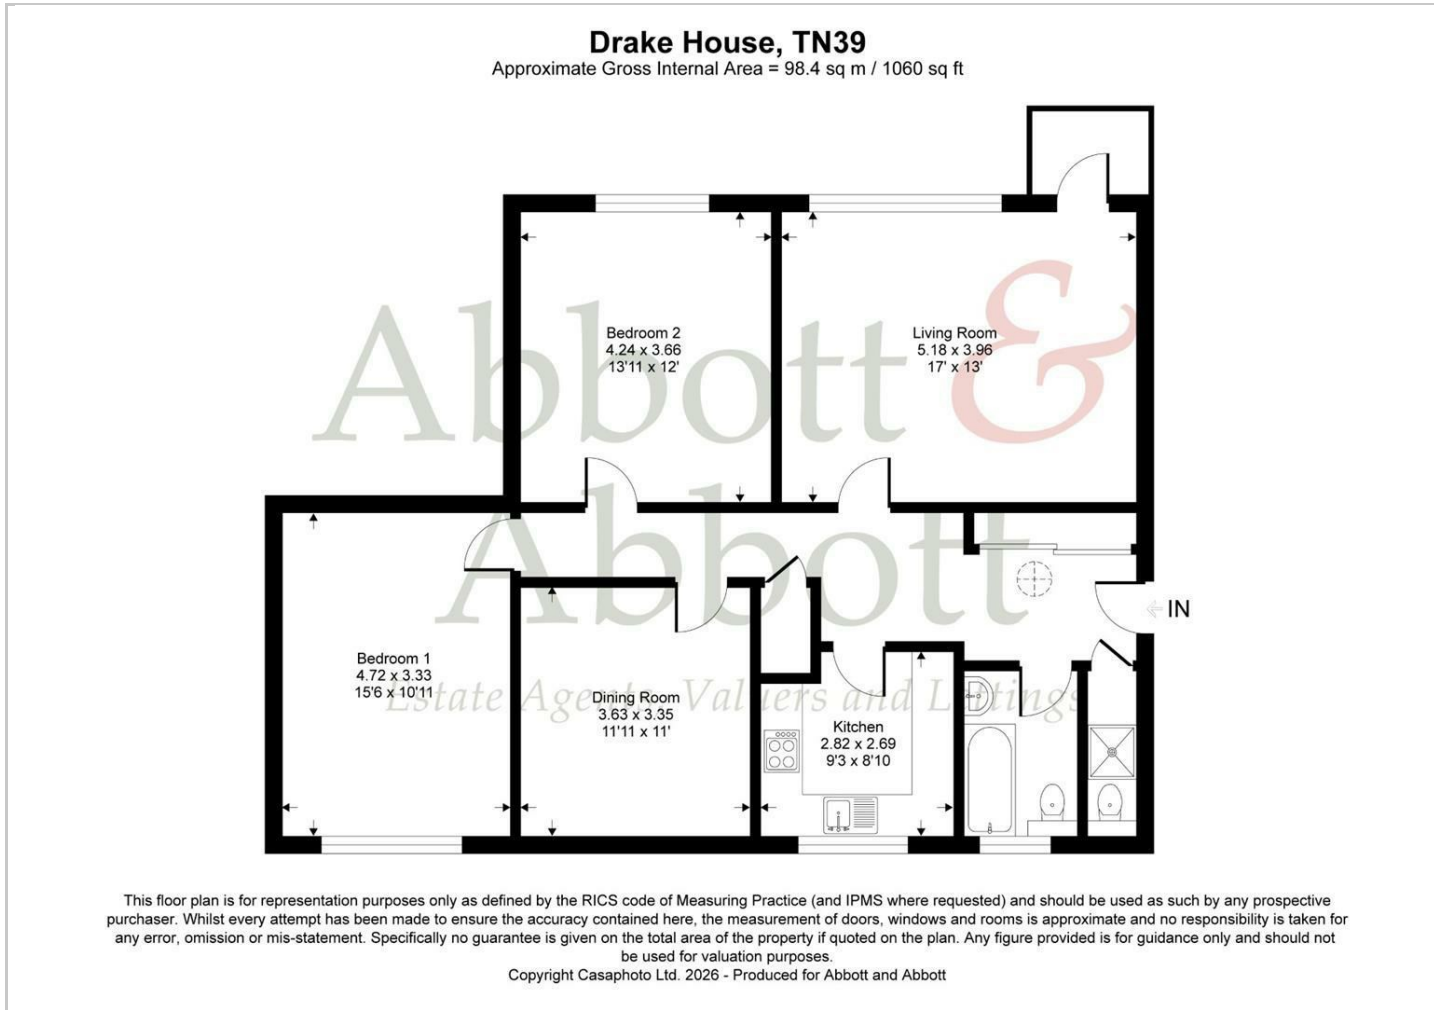

Abbott and Abbott are offering for sale this spacious 3 bedroom first floor purpose built flat close to Little Common village.

The property offered for sale with no onward chain has double glazing, central heating and has had kitchen/bathroom facilities refitted within recent years.

KITCHEN 9'3 x 8'10 (2.82m x 2.69m)

LIVING ROOM 17 x 13 (5.18m x 3.96m)

DINING ROOM/ BEDROOM 3
11'11 x 11 (3.63m x 3.35m)

BEDROOM 1 15'6 x 10'11 (4.72m x 3.33m)

BEDROOM 2 13'11 x 12 (4.24m x 3.66m)

BATHROOM

SEPERATE W/C

BALCONY

GARAGE

SHARE OF FREEHOLD

SERVICE CHARGE - £1500 PA

Floor Plans

Viewing

Please contact our Sales Office on 01424 212233 if you wish to arrange a viewing appointment for this property or require further information.